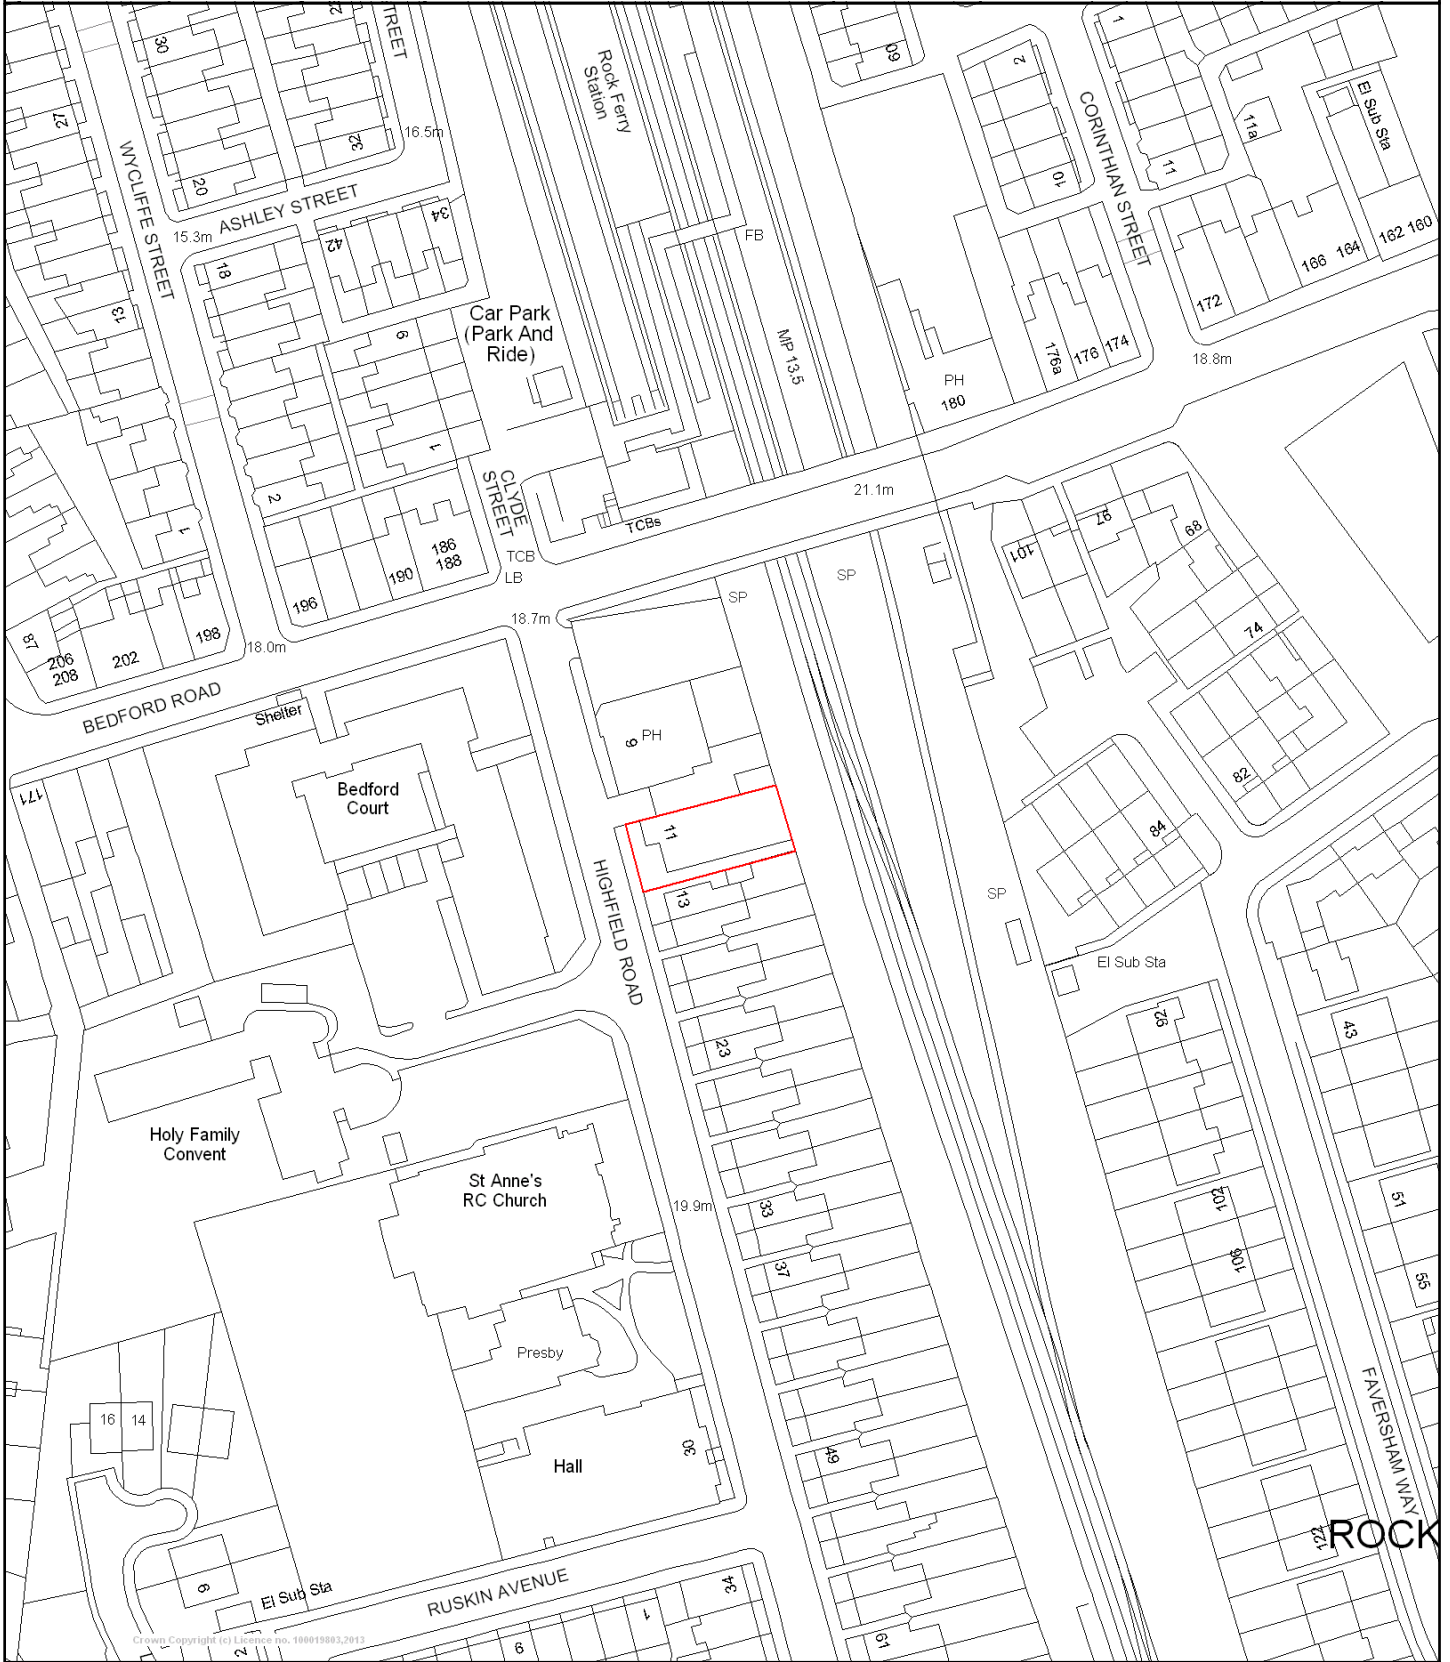

Former Highfield Luncheon Club, Highfield Road, Rock Ferry

© Crown copyright and database rights 2014
Ordnance Survey 100019803

You are not permitted to copy, sub-license, distribute or sell any of this data to third parties in any form.